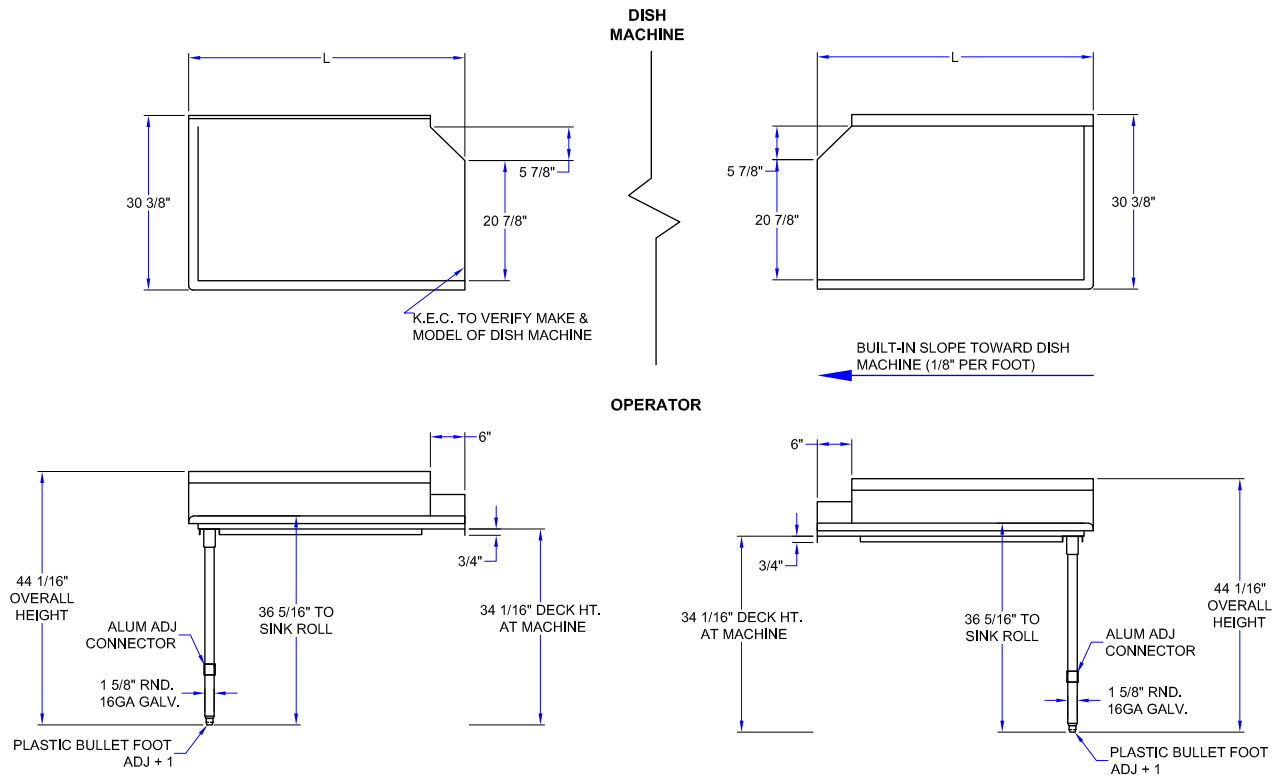

FEATURES:

- STANDARD 18 GAUGE TYPE 300 STAINLESS STEEL WITH #4 POLISH, SATIN FINISH
- FULL LENGTH 10" HIGH BOXED BACKSPLASH, WITH 2" RETURN TO WALL AT 45 DEGREE AND 1/2" TURNED DOWN REAR LIP
- ALL OUTSIDE CORNERS OF ASSEMBLY ARE BULLNOSED TO PROVIDE SAFE, CLEAN, AND POLISHED EDGE
- STANDARD 1-5/8" DIAMETER LEGS

CONSTRUCTION:

- TOP: STAINLESS STEEL TOPS ARE TIG WELDED, EXPOSED WELDS ARE POLISHED TO MATCH ADJACENT SURFACE.

MATERIAL:

- TOP & BOWLS: 18 GAUGE STAINLESS STEEL TYPE 300 STAINLESS STEEL WITH #4 POLISH, SATIN FINISH
- LEGS: 1-5/8" ROUND O.D. GALVANIZED STEEL
- GUSSETS: GALVANIZED STEEL
- FEET: 1" ADJUSTABLE PLASTIC BULLET FEET

18 GAUGE - CLEAN DISHTABLES "E-SERIES"

PREMIUM	QTY
EDTC8-S30-L26	
EDTC8-S30-R26	
EDTC8-S30-L36	
EDTC8-S30-R36	
EDTC8-S30-L48	
EDTC8-S30-R48	
EDTC8-S30-L60	
EDTC8-S30-R60	
EDTC8-S30-L72	
EDTC8-S30-R72	

DETAILED SPECIFICATIONS

- UNITS 7 FT. AND LARGER ARE FURNISHED WITH SIX LEGS.

18 GAUGE - CLEAN DISHTABLES "E-SERIES"

DIMENSIONS (LXW)	DESCRIPTION	MODEL #	BOWL SIZE	WT. (LBS)
26" X 30"	LEFT SIDE	EDTC8-S30-L26	-	29
26" X 30"	RIGHT SIDE	EDTC8-S30-R26	-	29
36" X 30"	LEFT SIDE	EDTC8-S30-L36	-	45
36" X 30"	RIGHT SIDE	EDTC8-S30-R36	-	45
48" X 30"	LEFT SIDE	EDTC8-S30-L48	-	60
48" X 30"	RIGHT SIDE	EDTC8-S30-R48	-	60
60" X 30"	LEFT SIDE	EDTC8-S30-L60	-	74
60" X 30"	RIGHT SIDE	EDTC8-S30-R60	-	74
72" X 30"	LEFT SIDE	EDTC8-S30-L72	-	89
72" X 30"	RIGHT SIDE	EDTC8-S30-R72	-	89